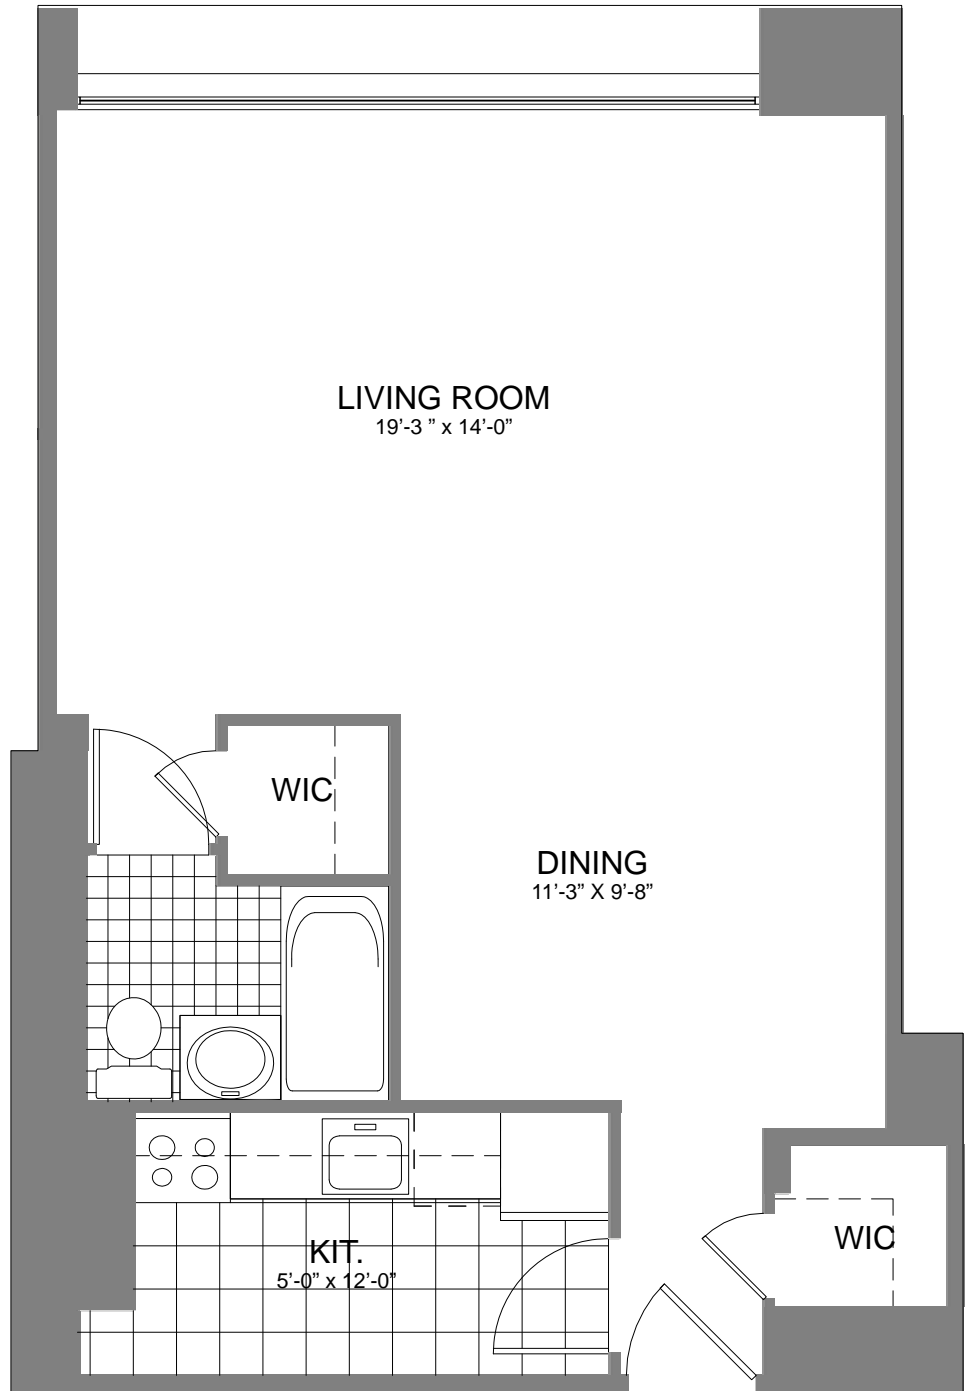

# Residence K

## Studio

Typical Floor Plan

300 East 34th Street, New York, NY. 10016 (212) 481-5700 [www.Kibel.com](http://www.Kibel.com)

All dimensions are approximate and are subject to construction variances. Plans and dimensions may contain variations floor to floor