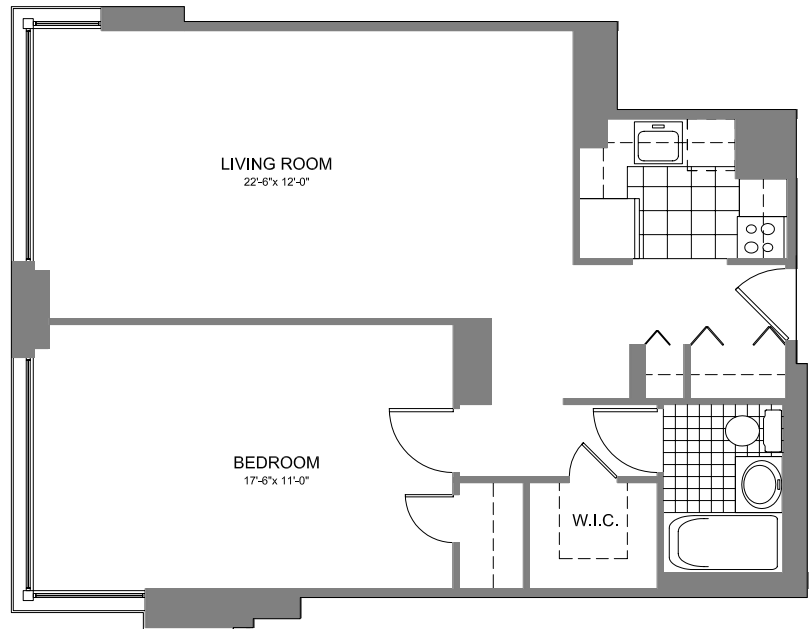

Residence H 1 BR 1 Bath

Typical Floor Plan

300 East 34th Street, New York, NY. 10016 (212) 481-5700 www.Kibel.com

All dimensions are approximate and are subject to construction variances. Plans and dimensions may contain minor variations from floor to floor