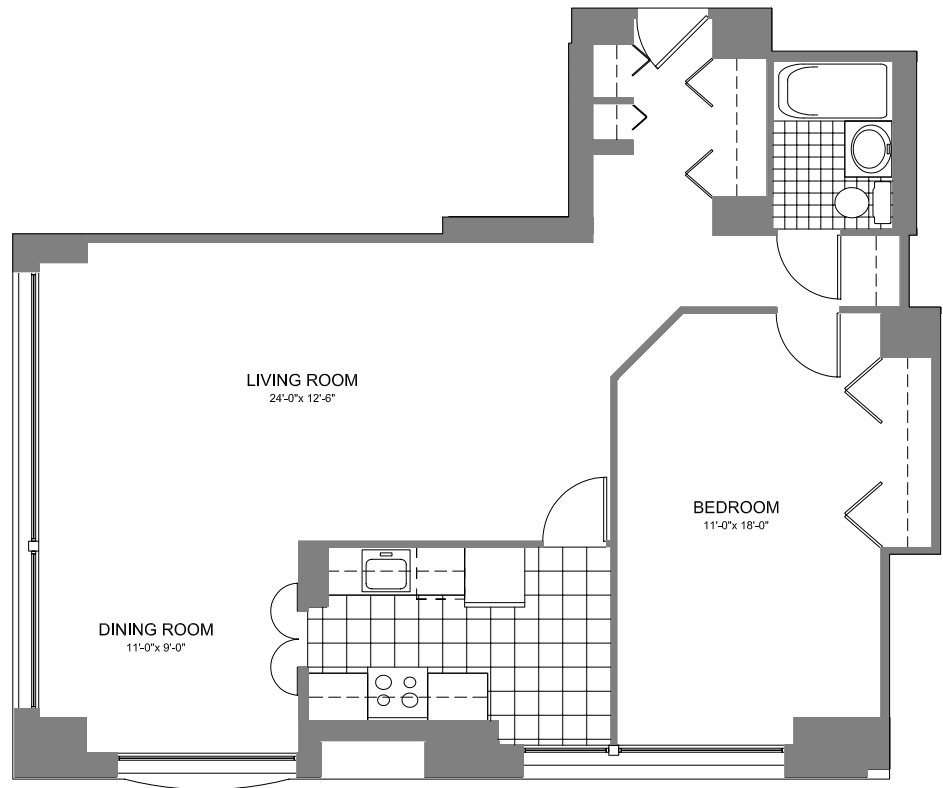

Residence G 1 BR 1 Bath

Typical Floor Plan

300 East 34th Street, New York, NY. 10016 (212) 481-5700 www.Kibel.com

All dimensions are approximate and are subject to construction variances. Plans and dimensions may contain minor variations from floor to floor