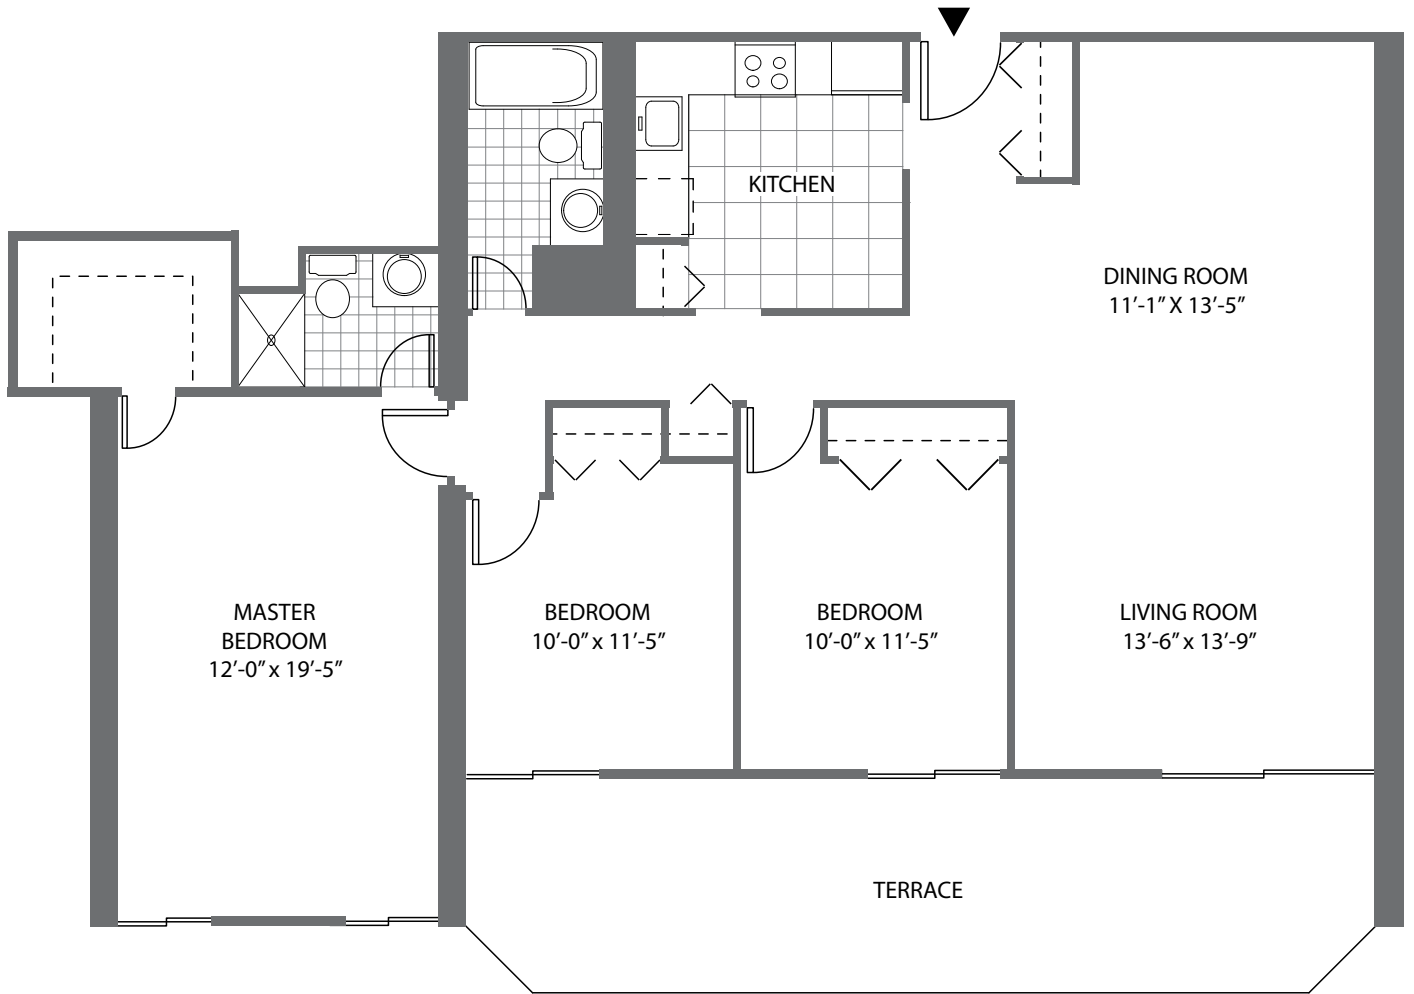

Residence G – 3 BRS, 2 BTHS

Typical Floor Plan

CARRIAGE HOUSE 1275 15th Street, Fort Lee, New Jersey

All dimensions are approximate and are subject to construction variances. Plans and dimensions may contain minor variations from floor to floor