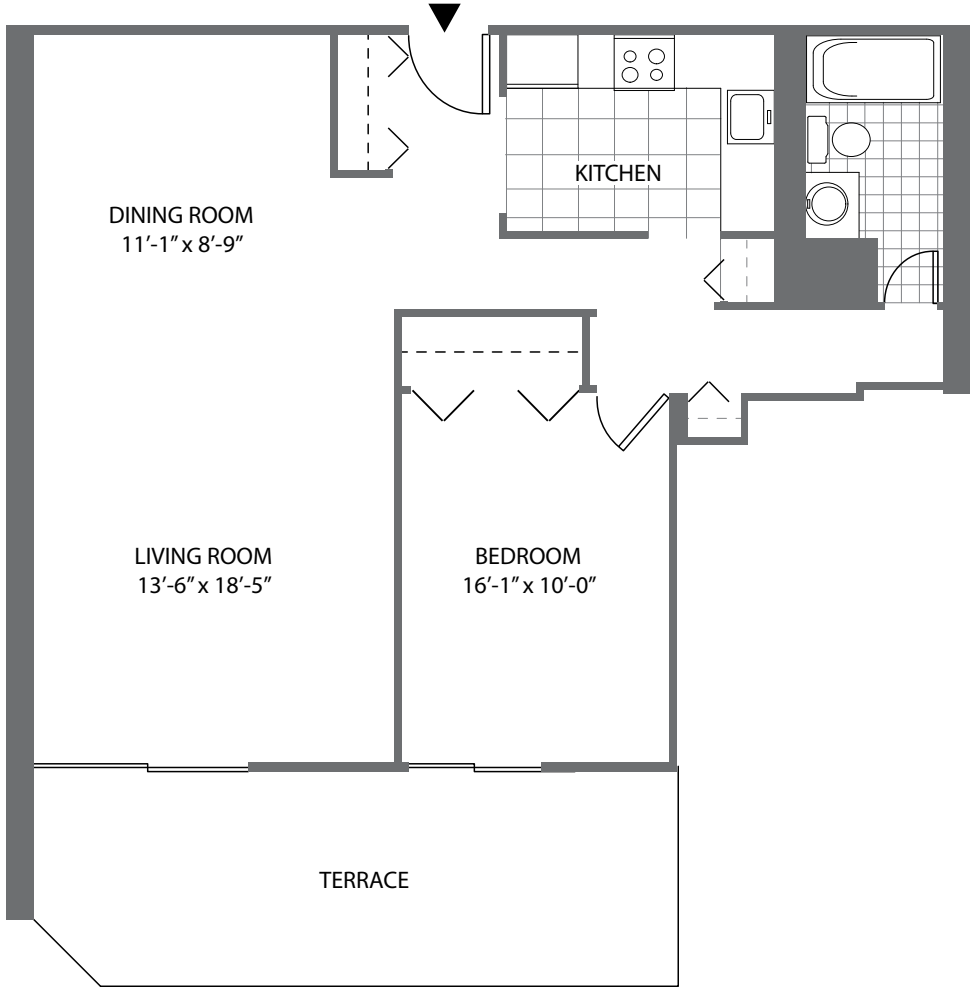

Residence Q – 1 BR, 1 BTH

Typical Floor Plan

CARRIAGE HOUSE 1275 15th Street, Fort Lee, New Jersey

All dimensions are approximate and are subject to construction variances. Plans and dimensions may contain minor variations from floor to floor