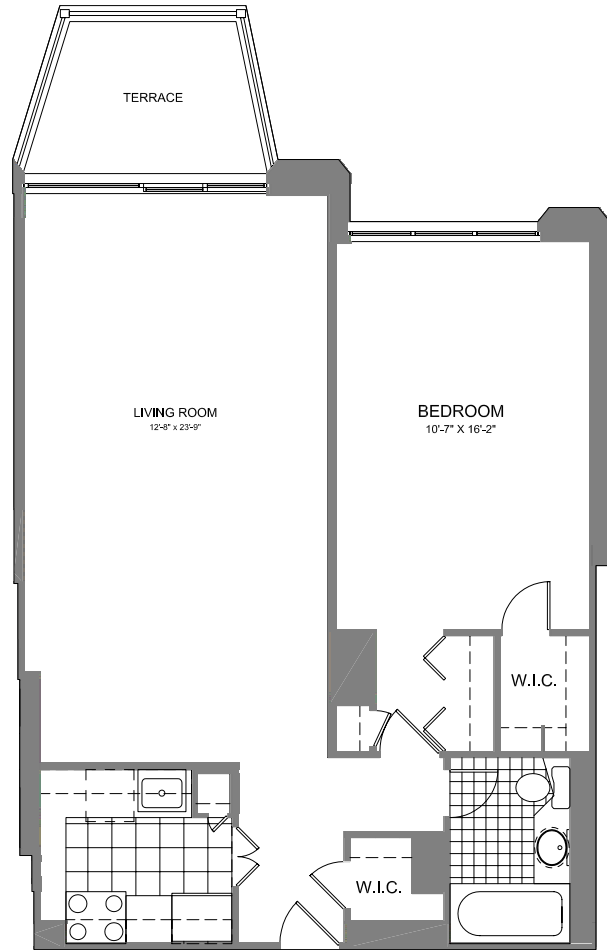

# Residence F 1 BR 1 Bath

Typical Floor Plan

351 East 84th Street, New York, NY. 10028 (212) 481-5700 [www.Kibel.com](http://www.Kibel.com)

All dimensions are approximate and are subject to construction variances. Plans and dimensions may contain minor variations from floor to floor