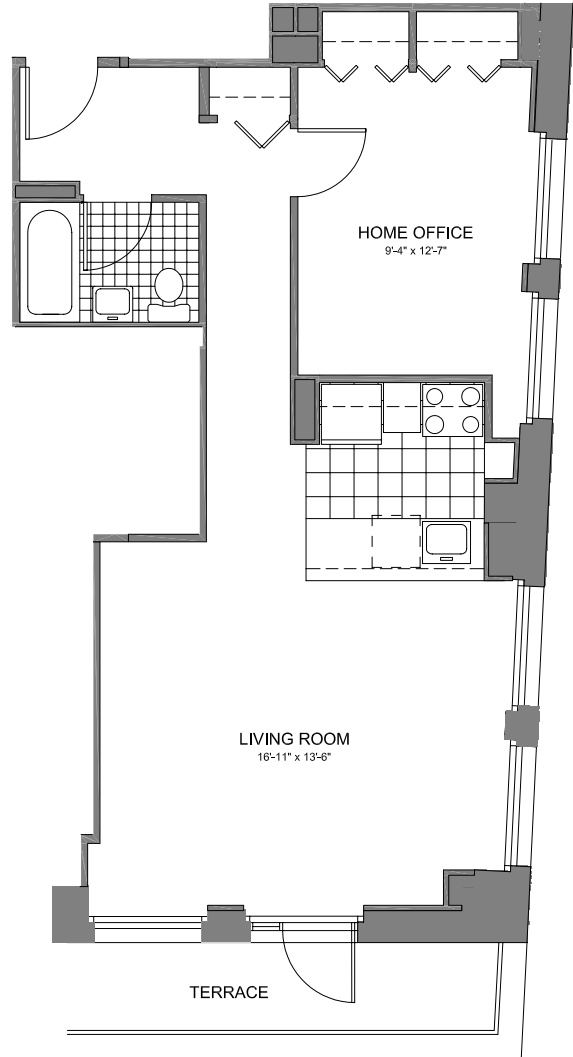

Residence D Studio w/ Home Office 1 Bath

Floor 11th

85 John Street, New York, NY. 10038 (212) 481-5700 www.Kibel.com

All dimensions are approximate and are subject to construction variances. Plans and dimensions may contain minor variations from floor to floor