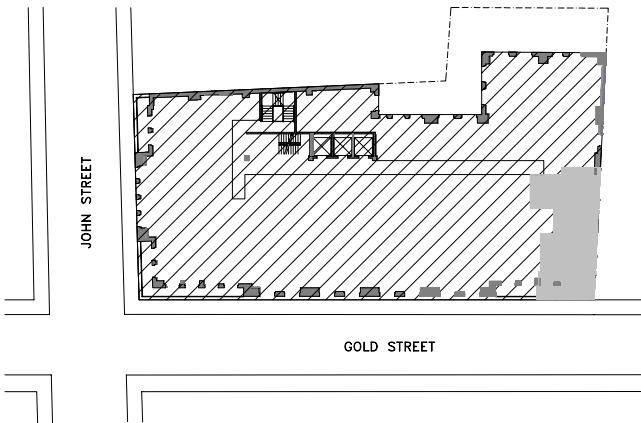

Residence D Studio w/ Home Office 1 Bath

Floor 11th

85 John Street, New York, NY. 10038 (212) 481-5700 www.Kibel.com

All dimensions are approximate and are subject to construction variances. Plans and dimensions may contain minor variations from floor to floor