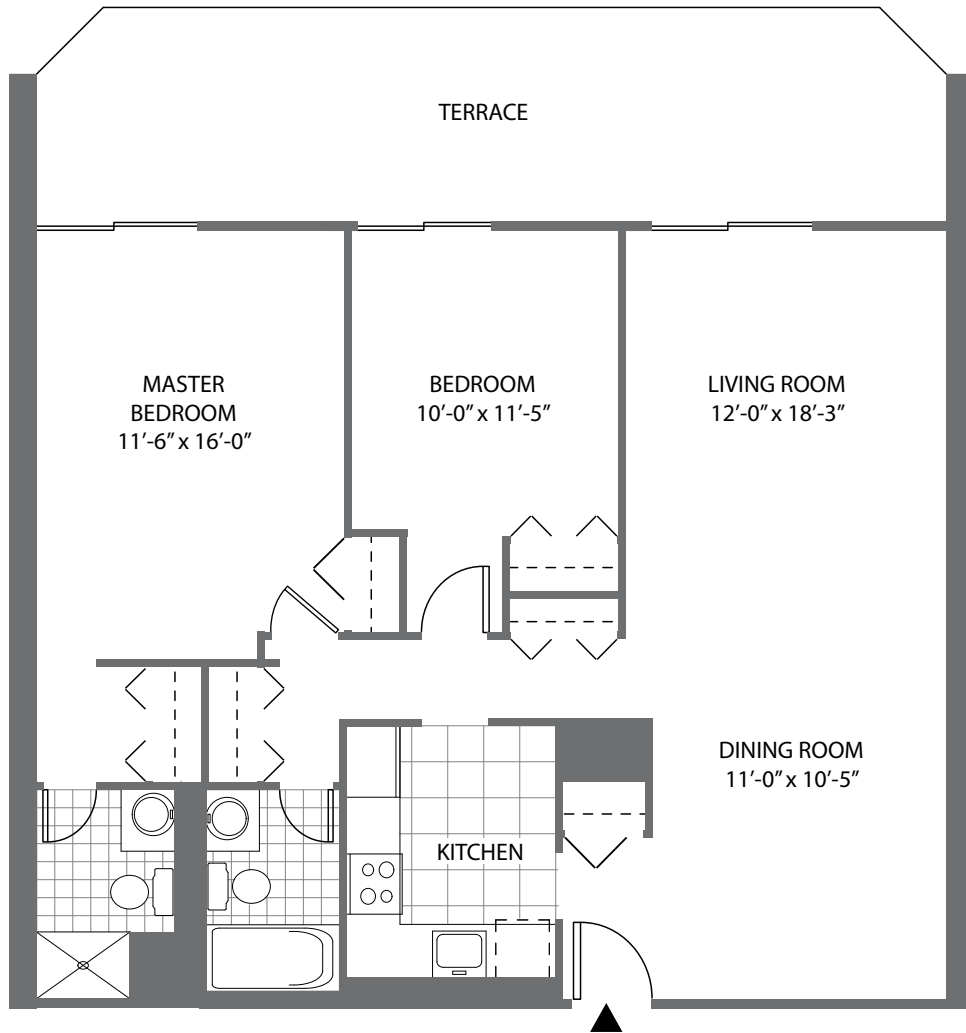

Residence M – 2 BRS, 2 BTHS

Typical Floor Plan

CARRIAGE HOUSE 1275 15th Street, Fort Lee, New Jersey

All dimensions are approximate and are subject to construction variances. Plans and dimensions may contain minor variations from floor to floor