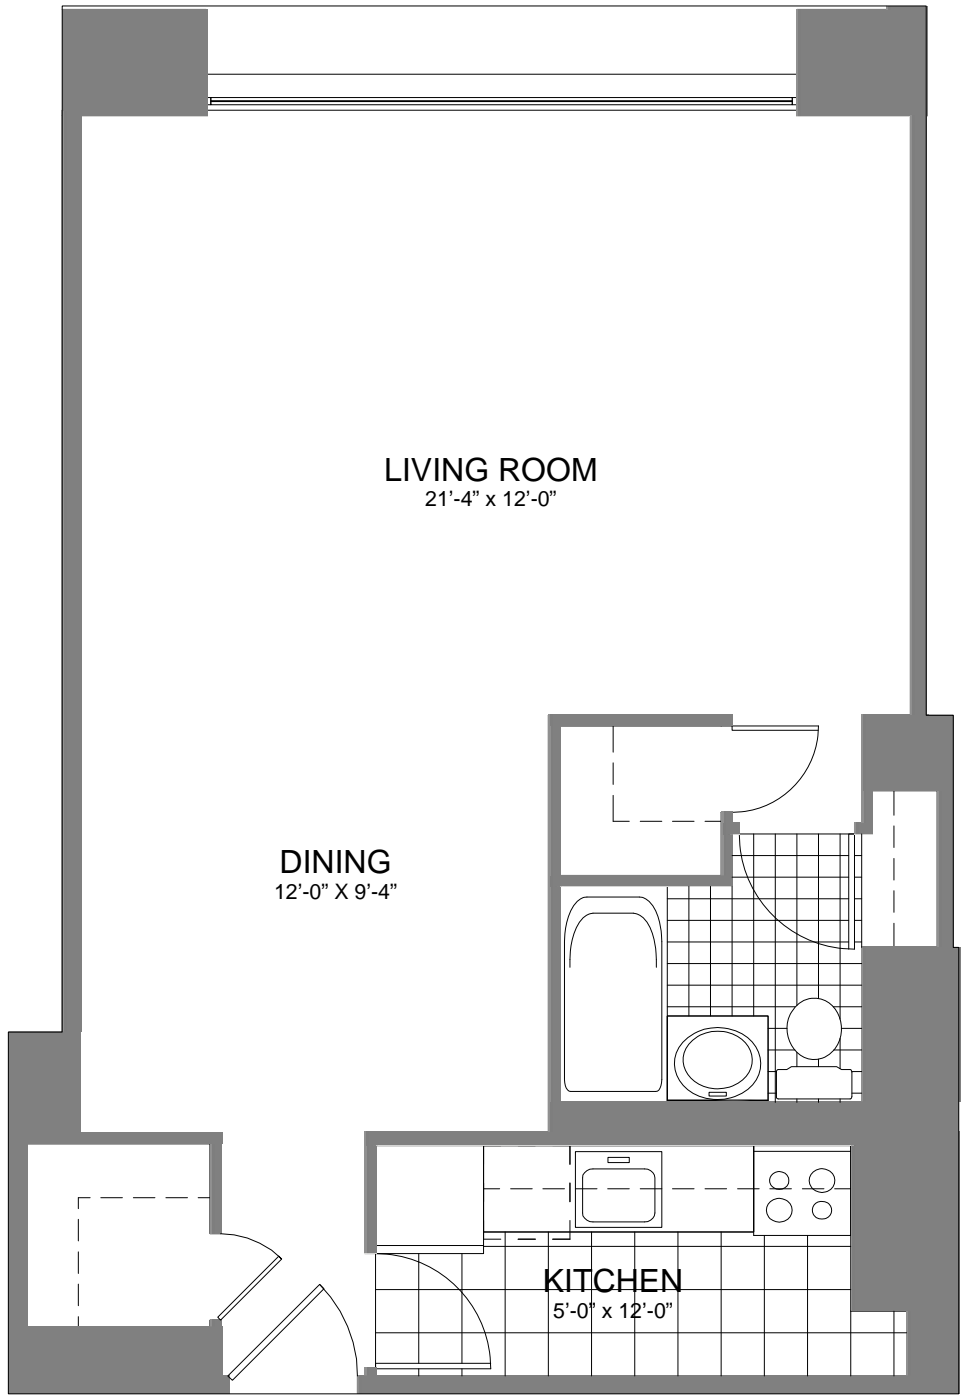

# Residence B

## Studio

Typical Floor Plan

300 East 34th Street, New York, NY. 10016 (212) 481-5700 [www.Kibel.com](http://www.Kibel.com)

All dimensions are approximate and are subject to construction variances. Plans and dimensions may contain variations floor to floor