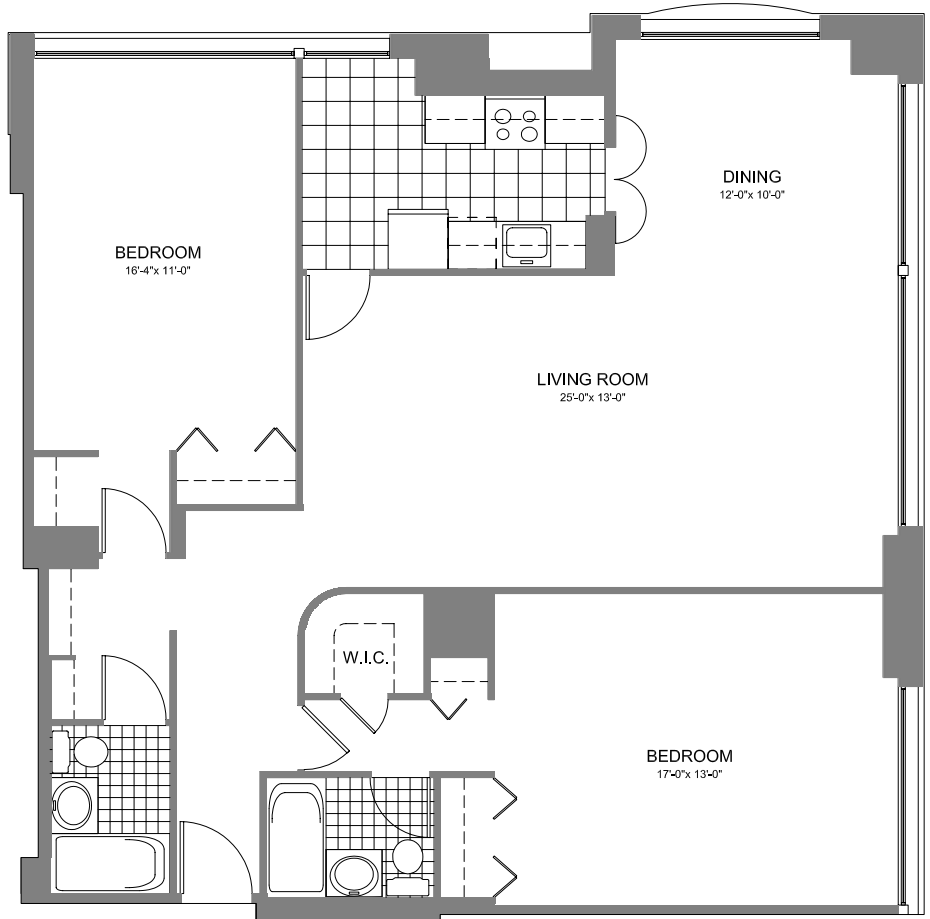

Residence C 2 BR 2 Bath

Typical Floor Plan

300 East 34th Street, New York, NY. 10016 (212) 481-5700 www.Kibel.com

All dimensions are approximate and are subject to construction variances. Plans and dimensions may contain minor variations from floor to floor